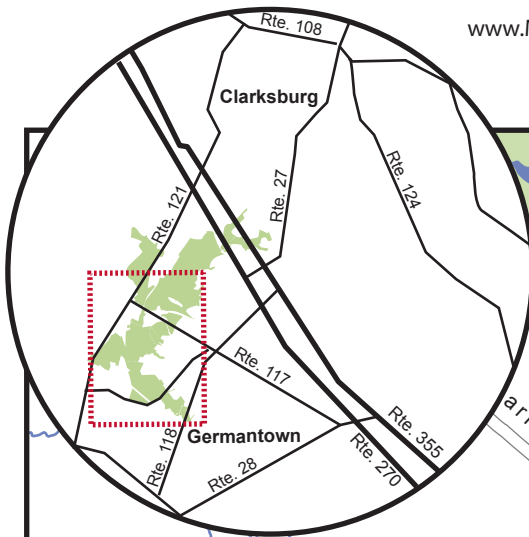

Hoyles Mill Trail

Length: 4.4 mi. of natural & 1.8 mi. hard surface trails

Updated: oct09

Trail Features

- 1.5 mi. Natural surface trail at Blackhill Rd to Clopper Rd.
- .9 mi. Clopper Rd through Boyd's Local Park to White Ground Rd.
- 1.26 mi. Hard surface trail along Hoyles Mill Rd
- 1.3 mi. Natural surface trail from Hoyles Mill Rd to South Germantown Rec. Park.
- .6 mi. South Germantown Rec. Park to Seneca State Park & Scheaffer Farm.

- Hard Surface Trail
- Hard Surface Trail Connector
- Natural Surface Trail
- Natural Surface Trail Connector
- Hiker Only Trail Connector
- Parklands & Topography
- Streams & Ponds

- Dog Exercise Area
- Accessible Trails
- Drinking Water
- Caution
- Parking
- Phone
- Bathrooms
- Picnic Area