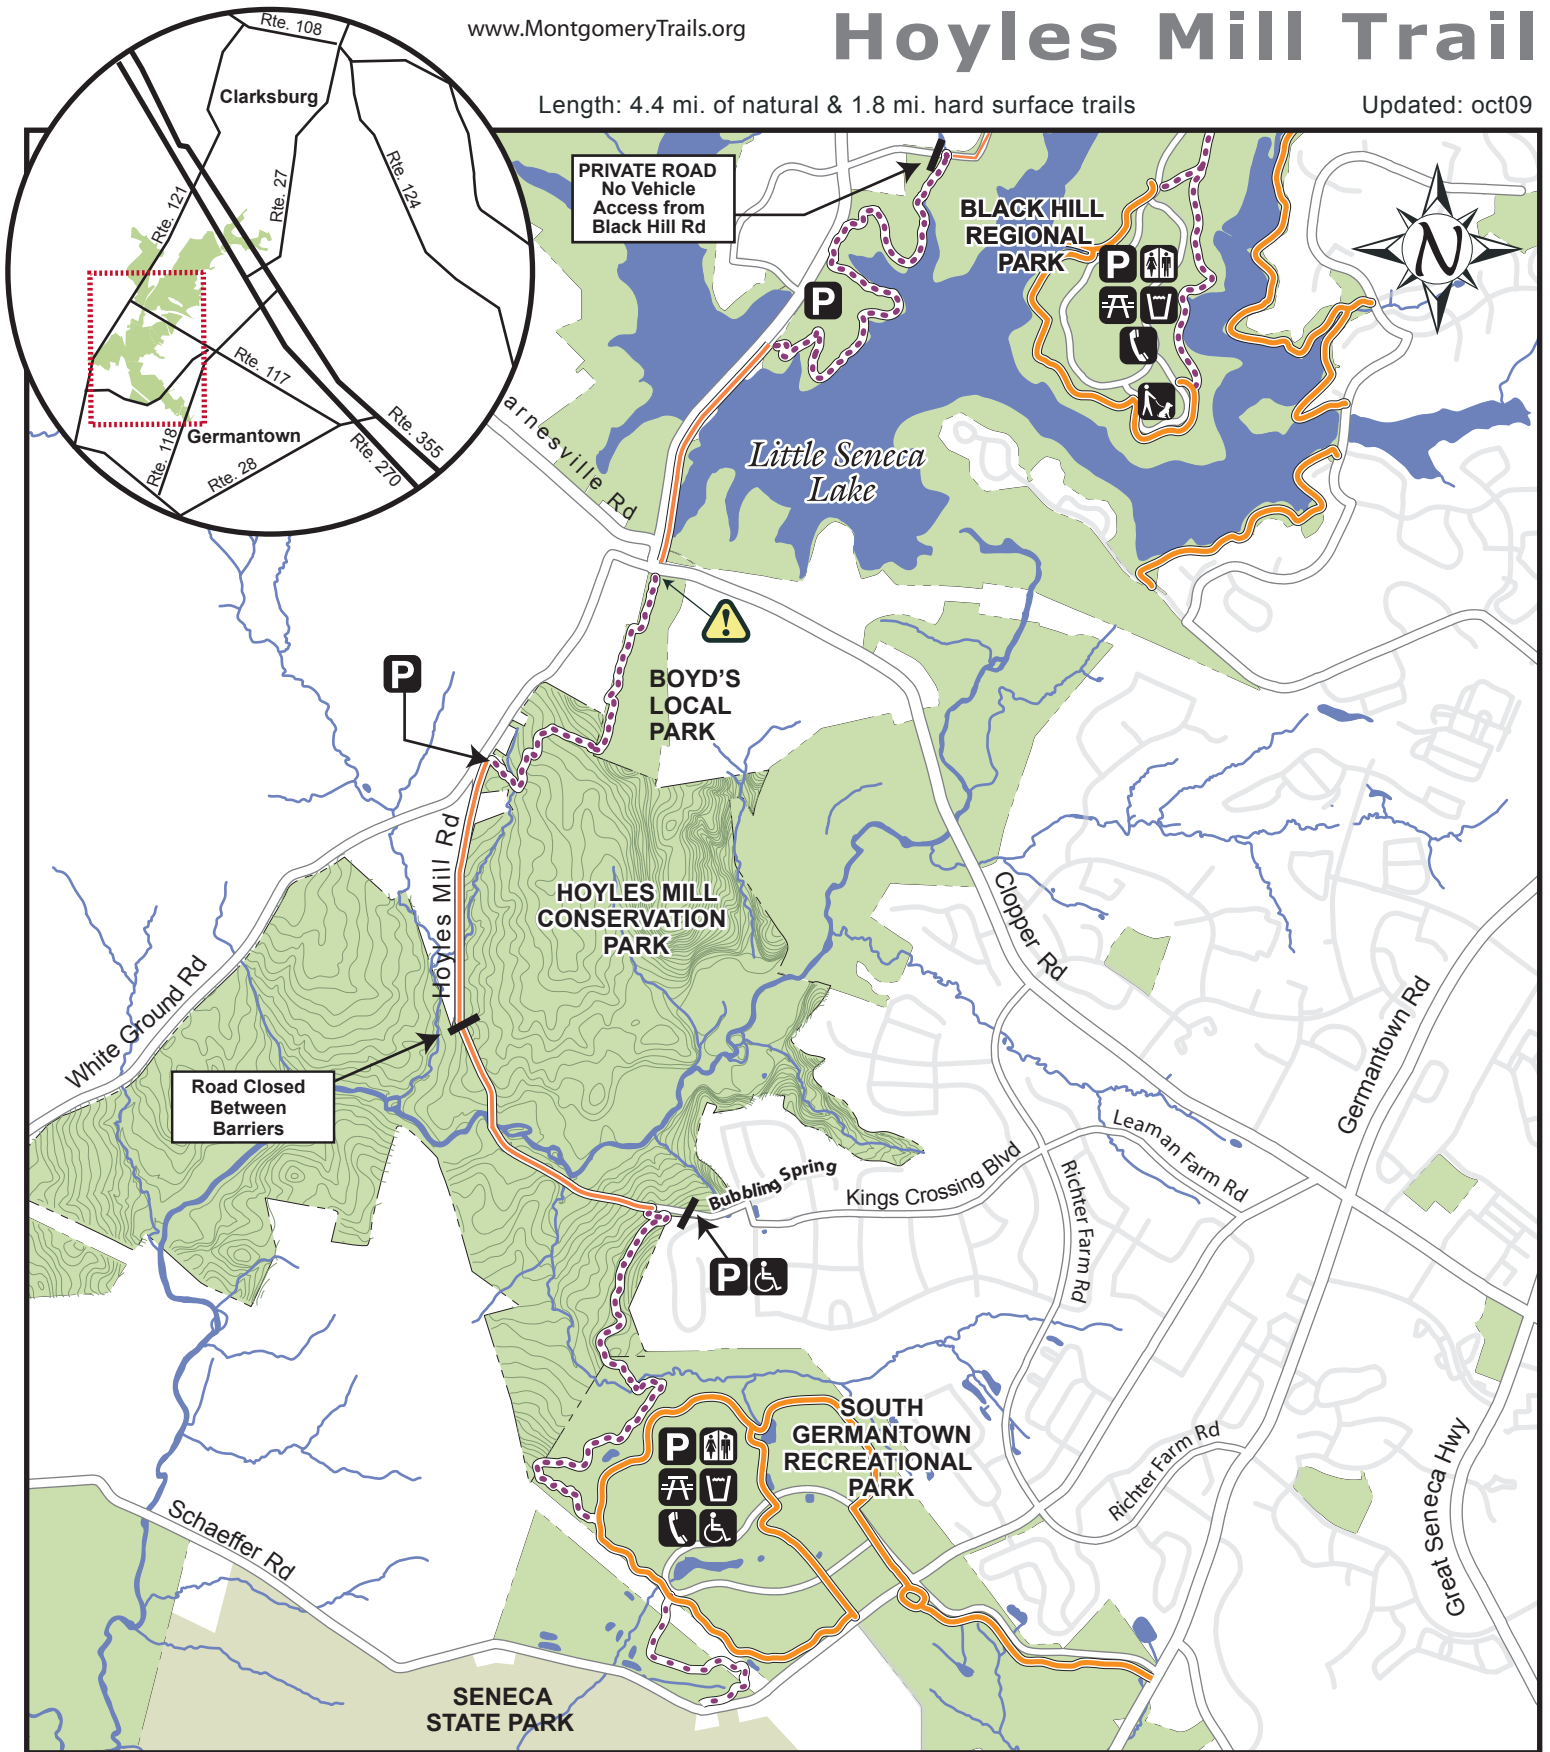

Hoyles Mill Trail

Length: 4.4 mi. of natural & 1.8 mi. hard surface trails

Updated: oct09

Trail Features

- 1.5 mi. Natural surface trail at Blackhill Rd to Clopper Rd.
- .9 mi. Clopper Rd through Boyd's Local Park to White Ground Rd.
- 1.26 mi. Hard surface trail along Hoyles Mill Rd
- 1.3 mi. Natural surface trail from Hoyles Mill Rd to South Germantown Rec. Park.
- .6 mi. South Germantown Rec. Park to Seneca State Park & Scheaffer Farm.

- Hard Surface Trail
- Hard Surface Trail Connector
- Natural Surface Trail
- Natural Surface Trail Connector
- Hiker Only Trail Connector
- Parklands & Topography
- Streams & Ponds

- Dog Exercise Area
- Accessible Trails
- Drinking Water
- Caution
- Parking
- Phone
- Bathrooms
- Picnic Area

SmartParks: 301.670.8080
 Park Police: 301.949.3010
 (Emergency Only)