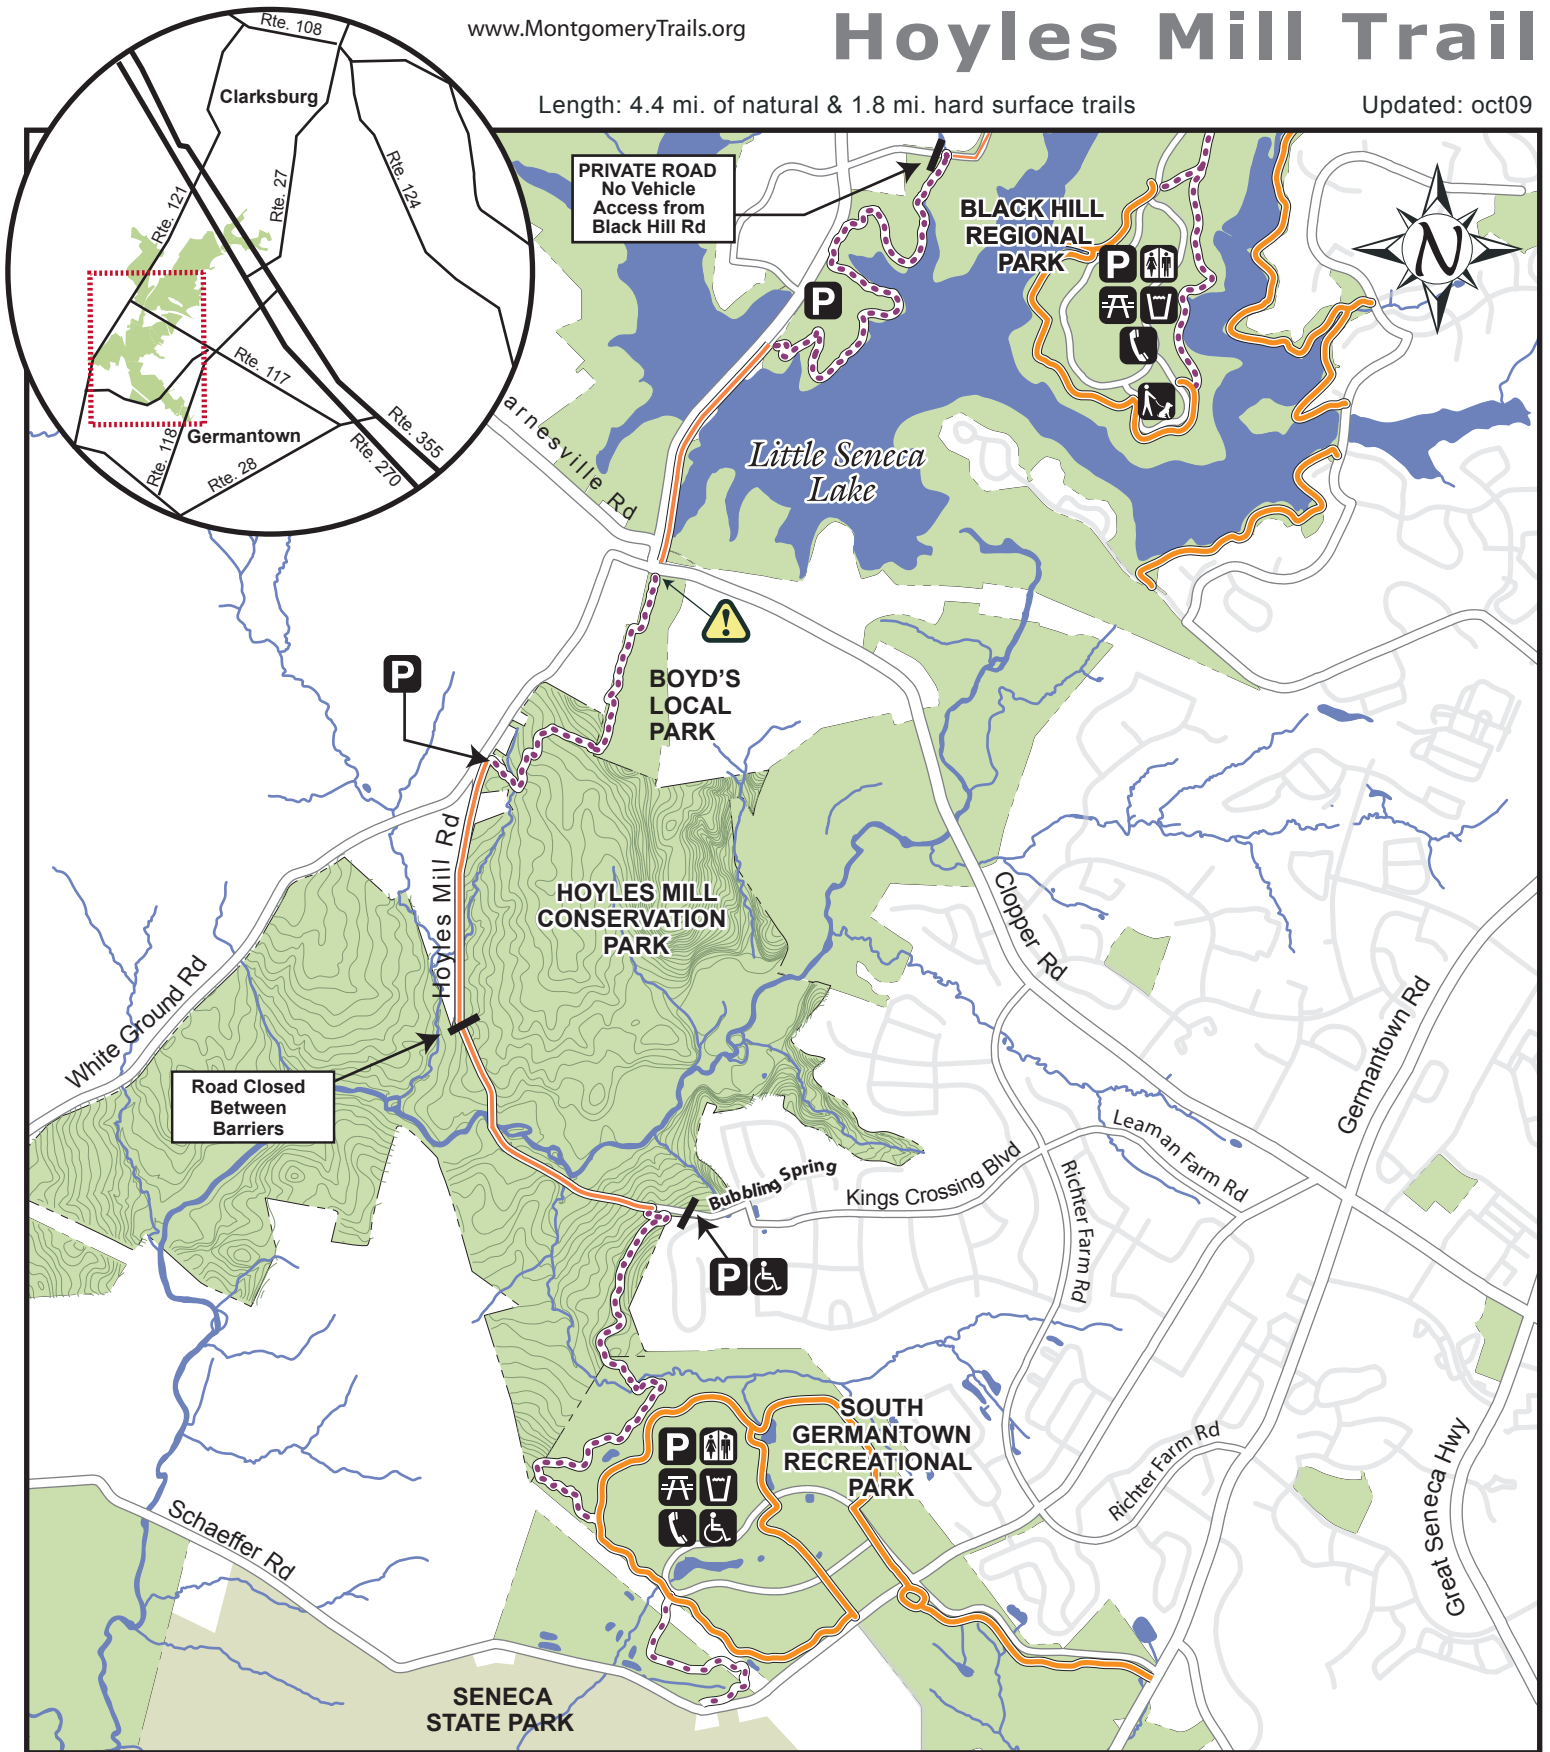

Hoyles Mill Trail

Length: 4.4 mi. of natural & 1.8 mi. hard surface trails

Updated: oct09

Trail Features

- 1.5 mi. Natural surface trail at Blackhill Rd to Clopper Rd.
- .9 mi. Clopper Rd through Boyd's Local Park to White Ground Rd.
- 1.26 mi. Hard surface trail along Hoyles Mill Rd
- 1.3 mi. Natural surface trail from Hoyles Mill Rd to South Germantown Rec. Park.
- .6 mi. South Germantown Rec. Park to Seneca State Park & Schaeffer Farm.

- Hard Surface Trail
- Hard Surface Trail Connector
- Natural Surface Trail
- Natural Surface Trail Connector
- Hiker Only Trail Connector
- Parklands & Topography
- Streams & Ponds

- Dog Exercise Area
- Accessible Trails
- Drinking Water
- Caution
- Parking
- Phone
- Bathrooms
- Picnic Area

SmartParks: 301.670.8080
 Park Police: 301.949.3010
 (Emergency Only)