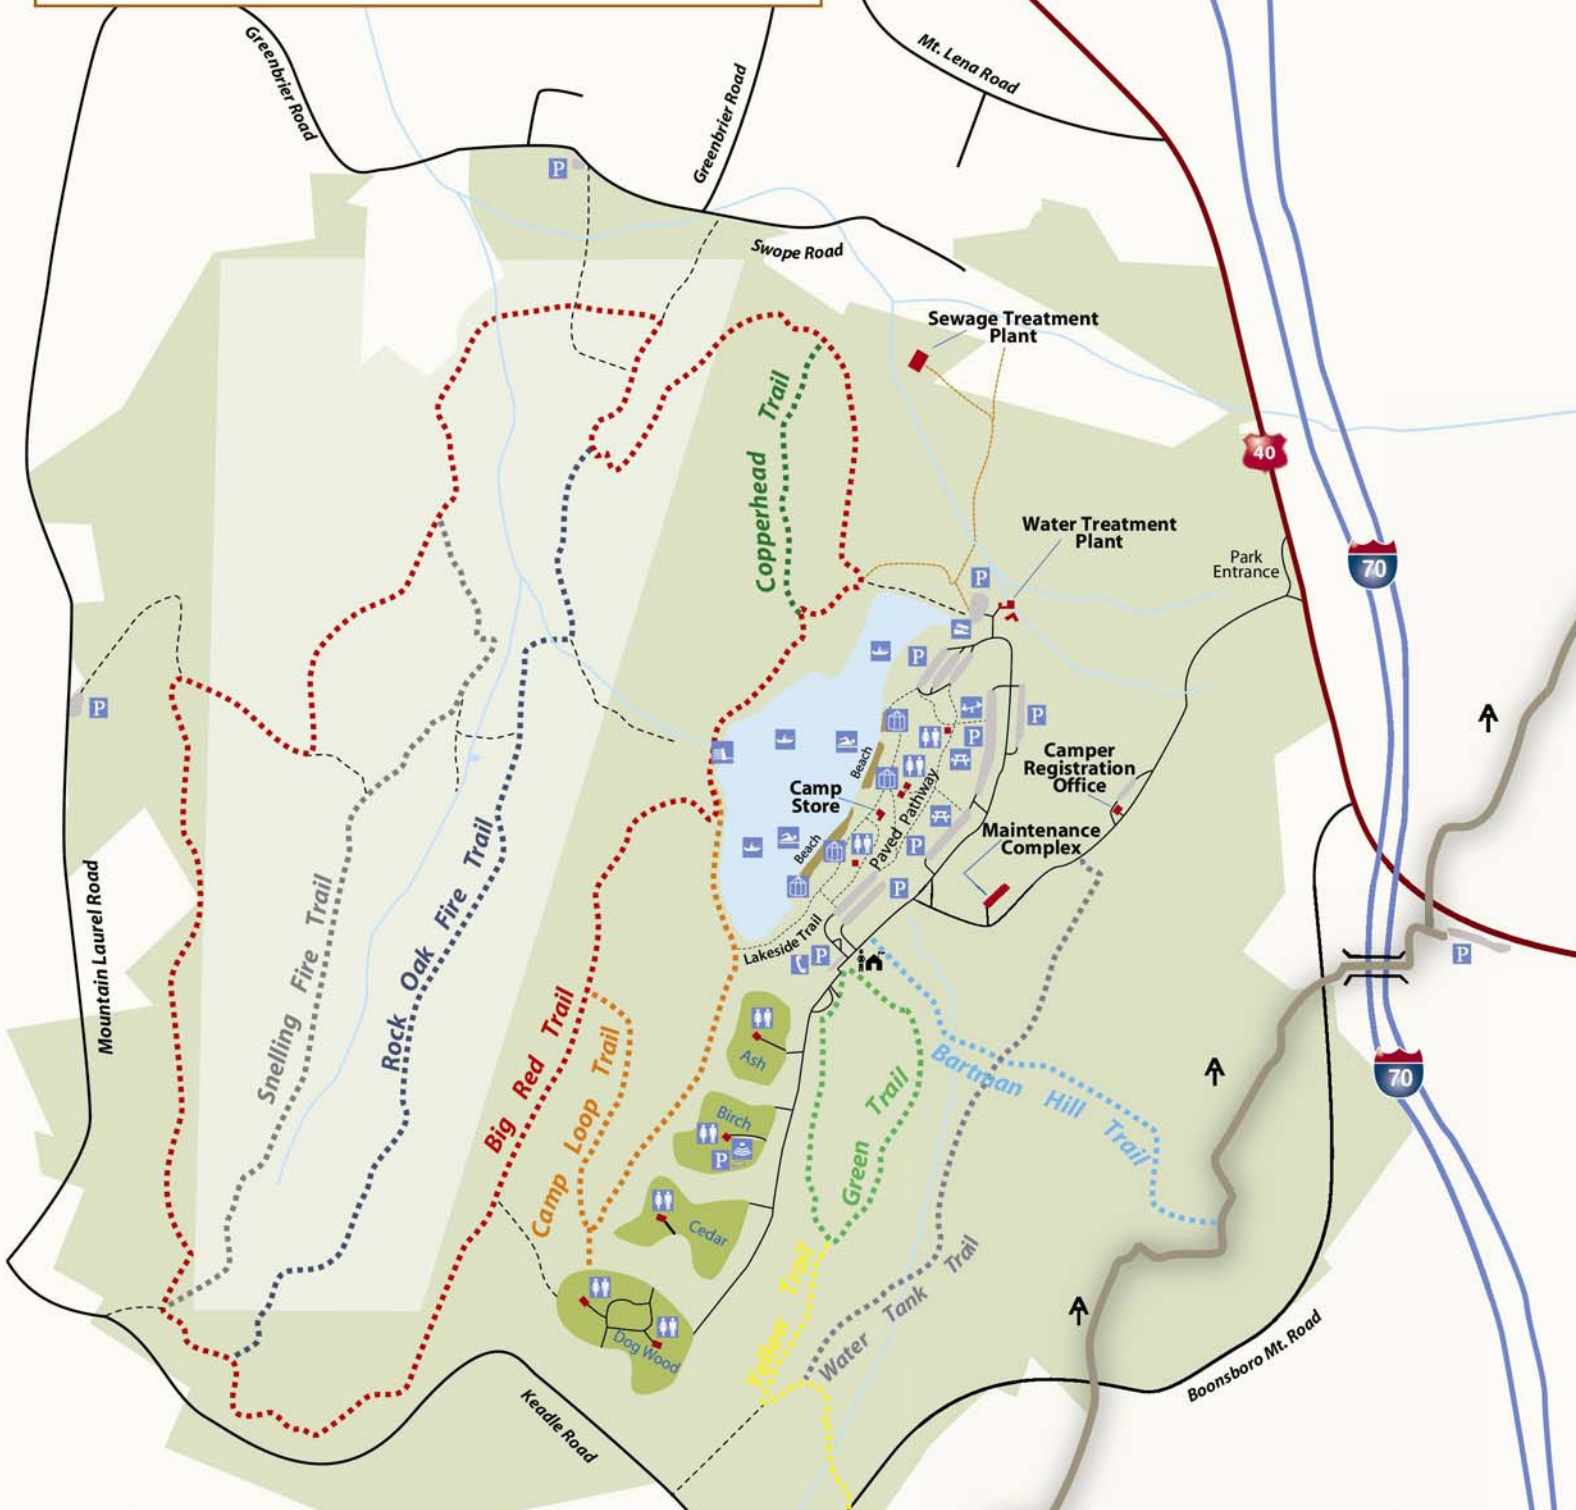

# Greenbrier State Park Trail System

	Visitor Center		Elevated Bridge		Playground/Field		Hunting Area
	Picnic Area		Water Dam		Amphitheater		Beach
	Swimming		Parking		Parking Lot Paved		Trail
	Boat Launch		Gazebo		State Park		Secondary Trail
	Boating		Phone		Campground		Private Road
	Appalachian Trail		Restroom		Building		Interstate
							U.S. Highway

## LEGEND