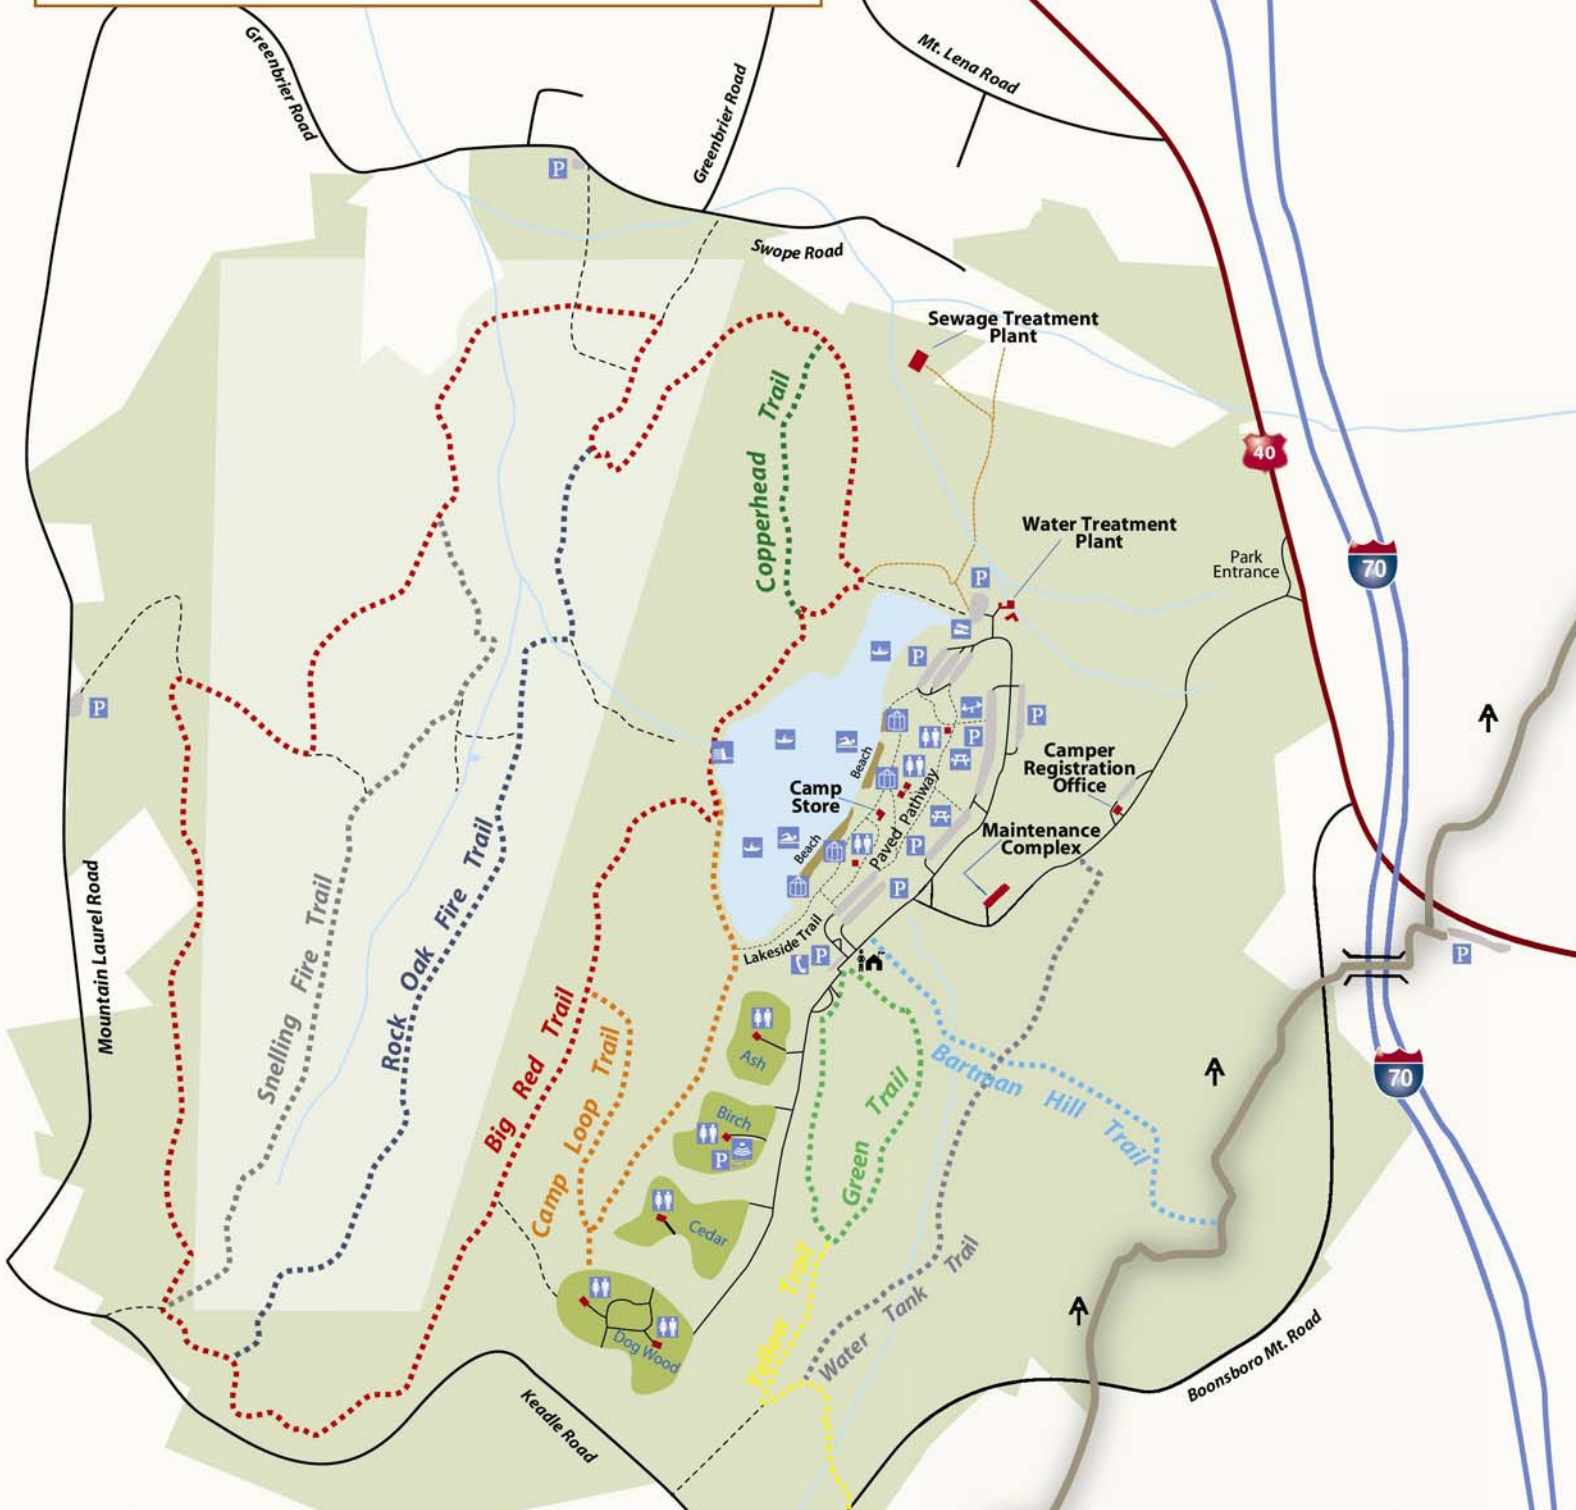

Greenbrier State Park Trail System

	Visitor Center		Elevated Bridge		Playground/Field		Hunting Area
	Picnic Area		Water Dam		Amphitheater		Beach
	Swimming		Parking		Parking Lot Paved		Trail
	Boat Launch		Gazebo		State Park		Secondary Trail
	Boating		Phone		Campground		Private Road
	Appalachian Trail		Restroom		Building		Interstate
					U.S. Highway		

LEGEND