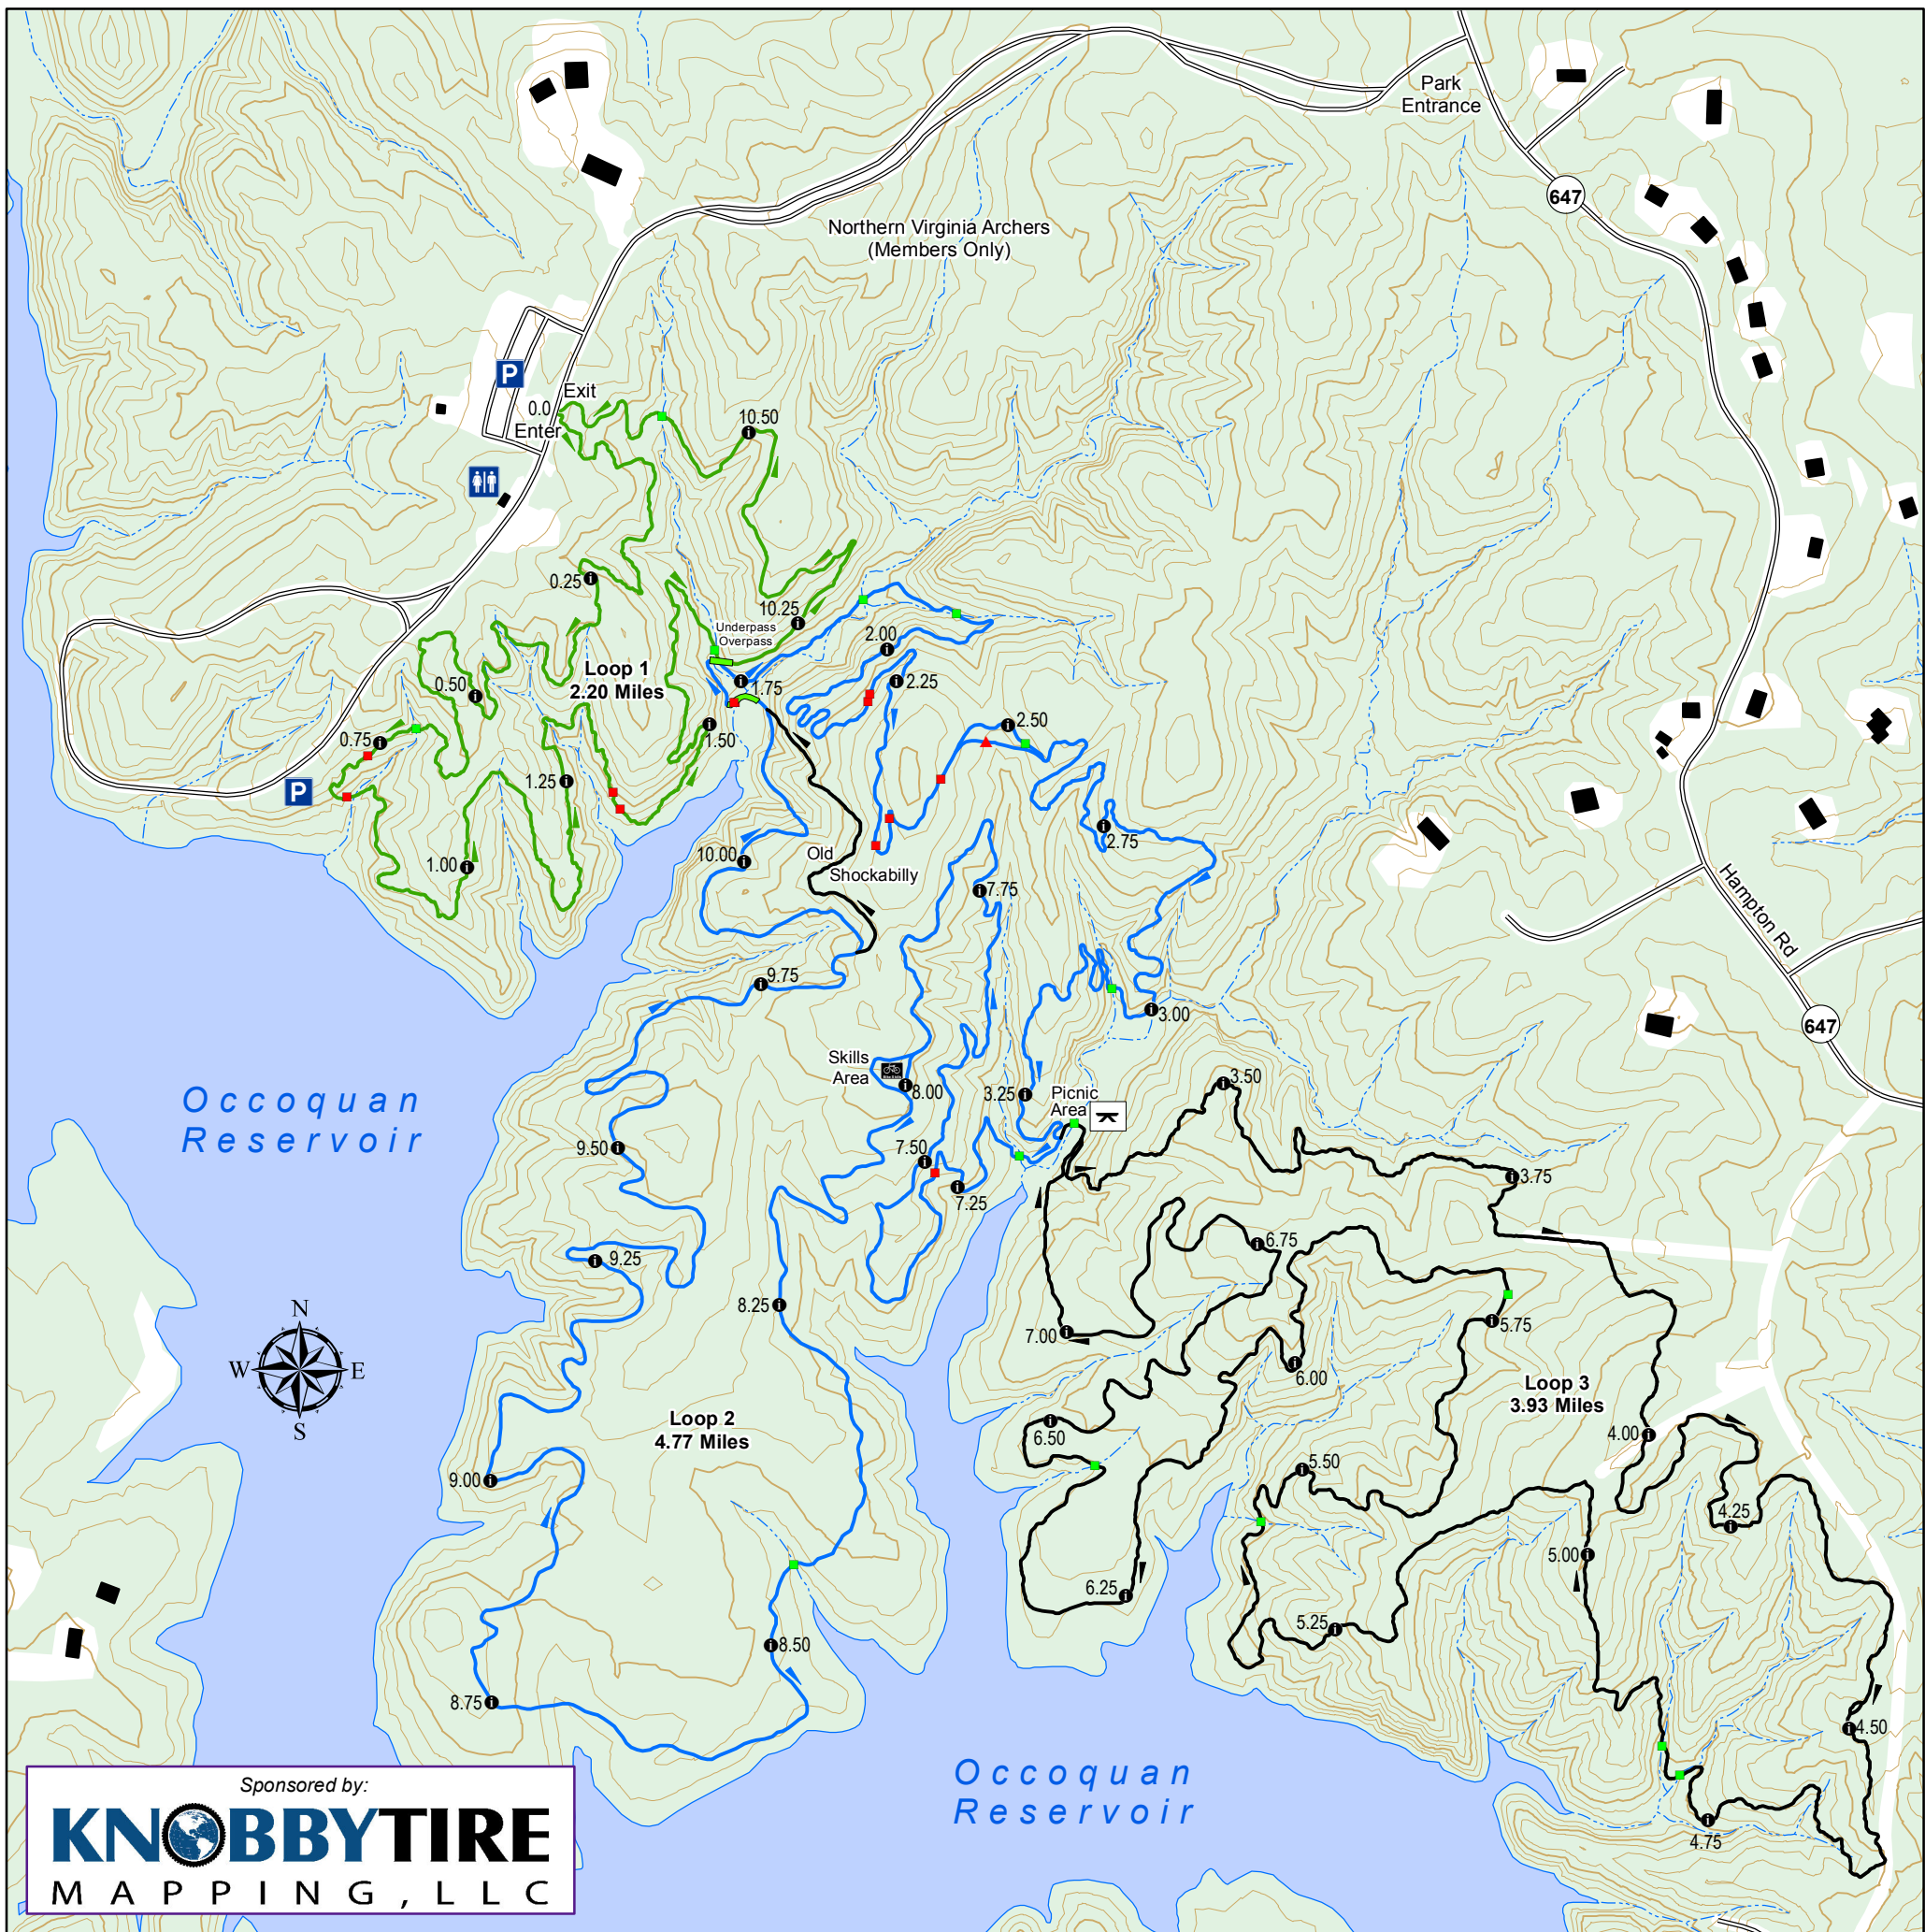

# Fountainhead Regional Park Mountain Bike Trail

Sponsored by:

**KNobbyTIRE**  
MAPPING, LLC

Edition 002 - September 2013

**Trail Features**

- Bridge
- Ledge
- ▲ Technical Trail Feature

**Trail Difficulty**

- Easy
- More Difficult
- Very Difficult

Produced by [www.knobbytiremapping.com](http://www.knobbytiremapping.com)

1. One way trail traffic ▶
2. Stay on marked trails
3. Leave no trace
4. Be safe and enjoy the trails
5. Trail Mileage Sign i