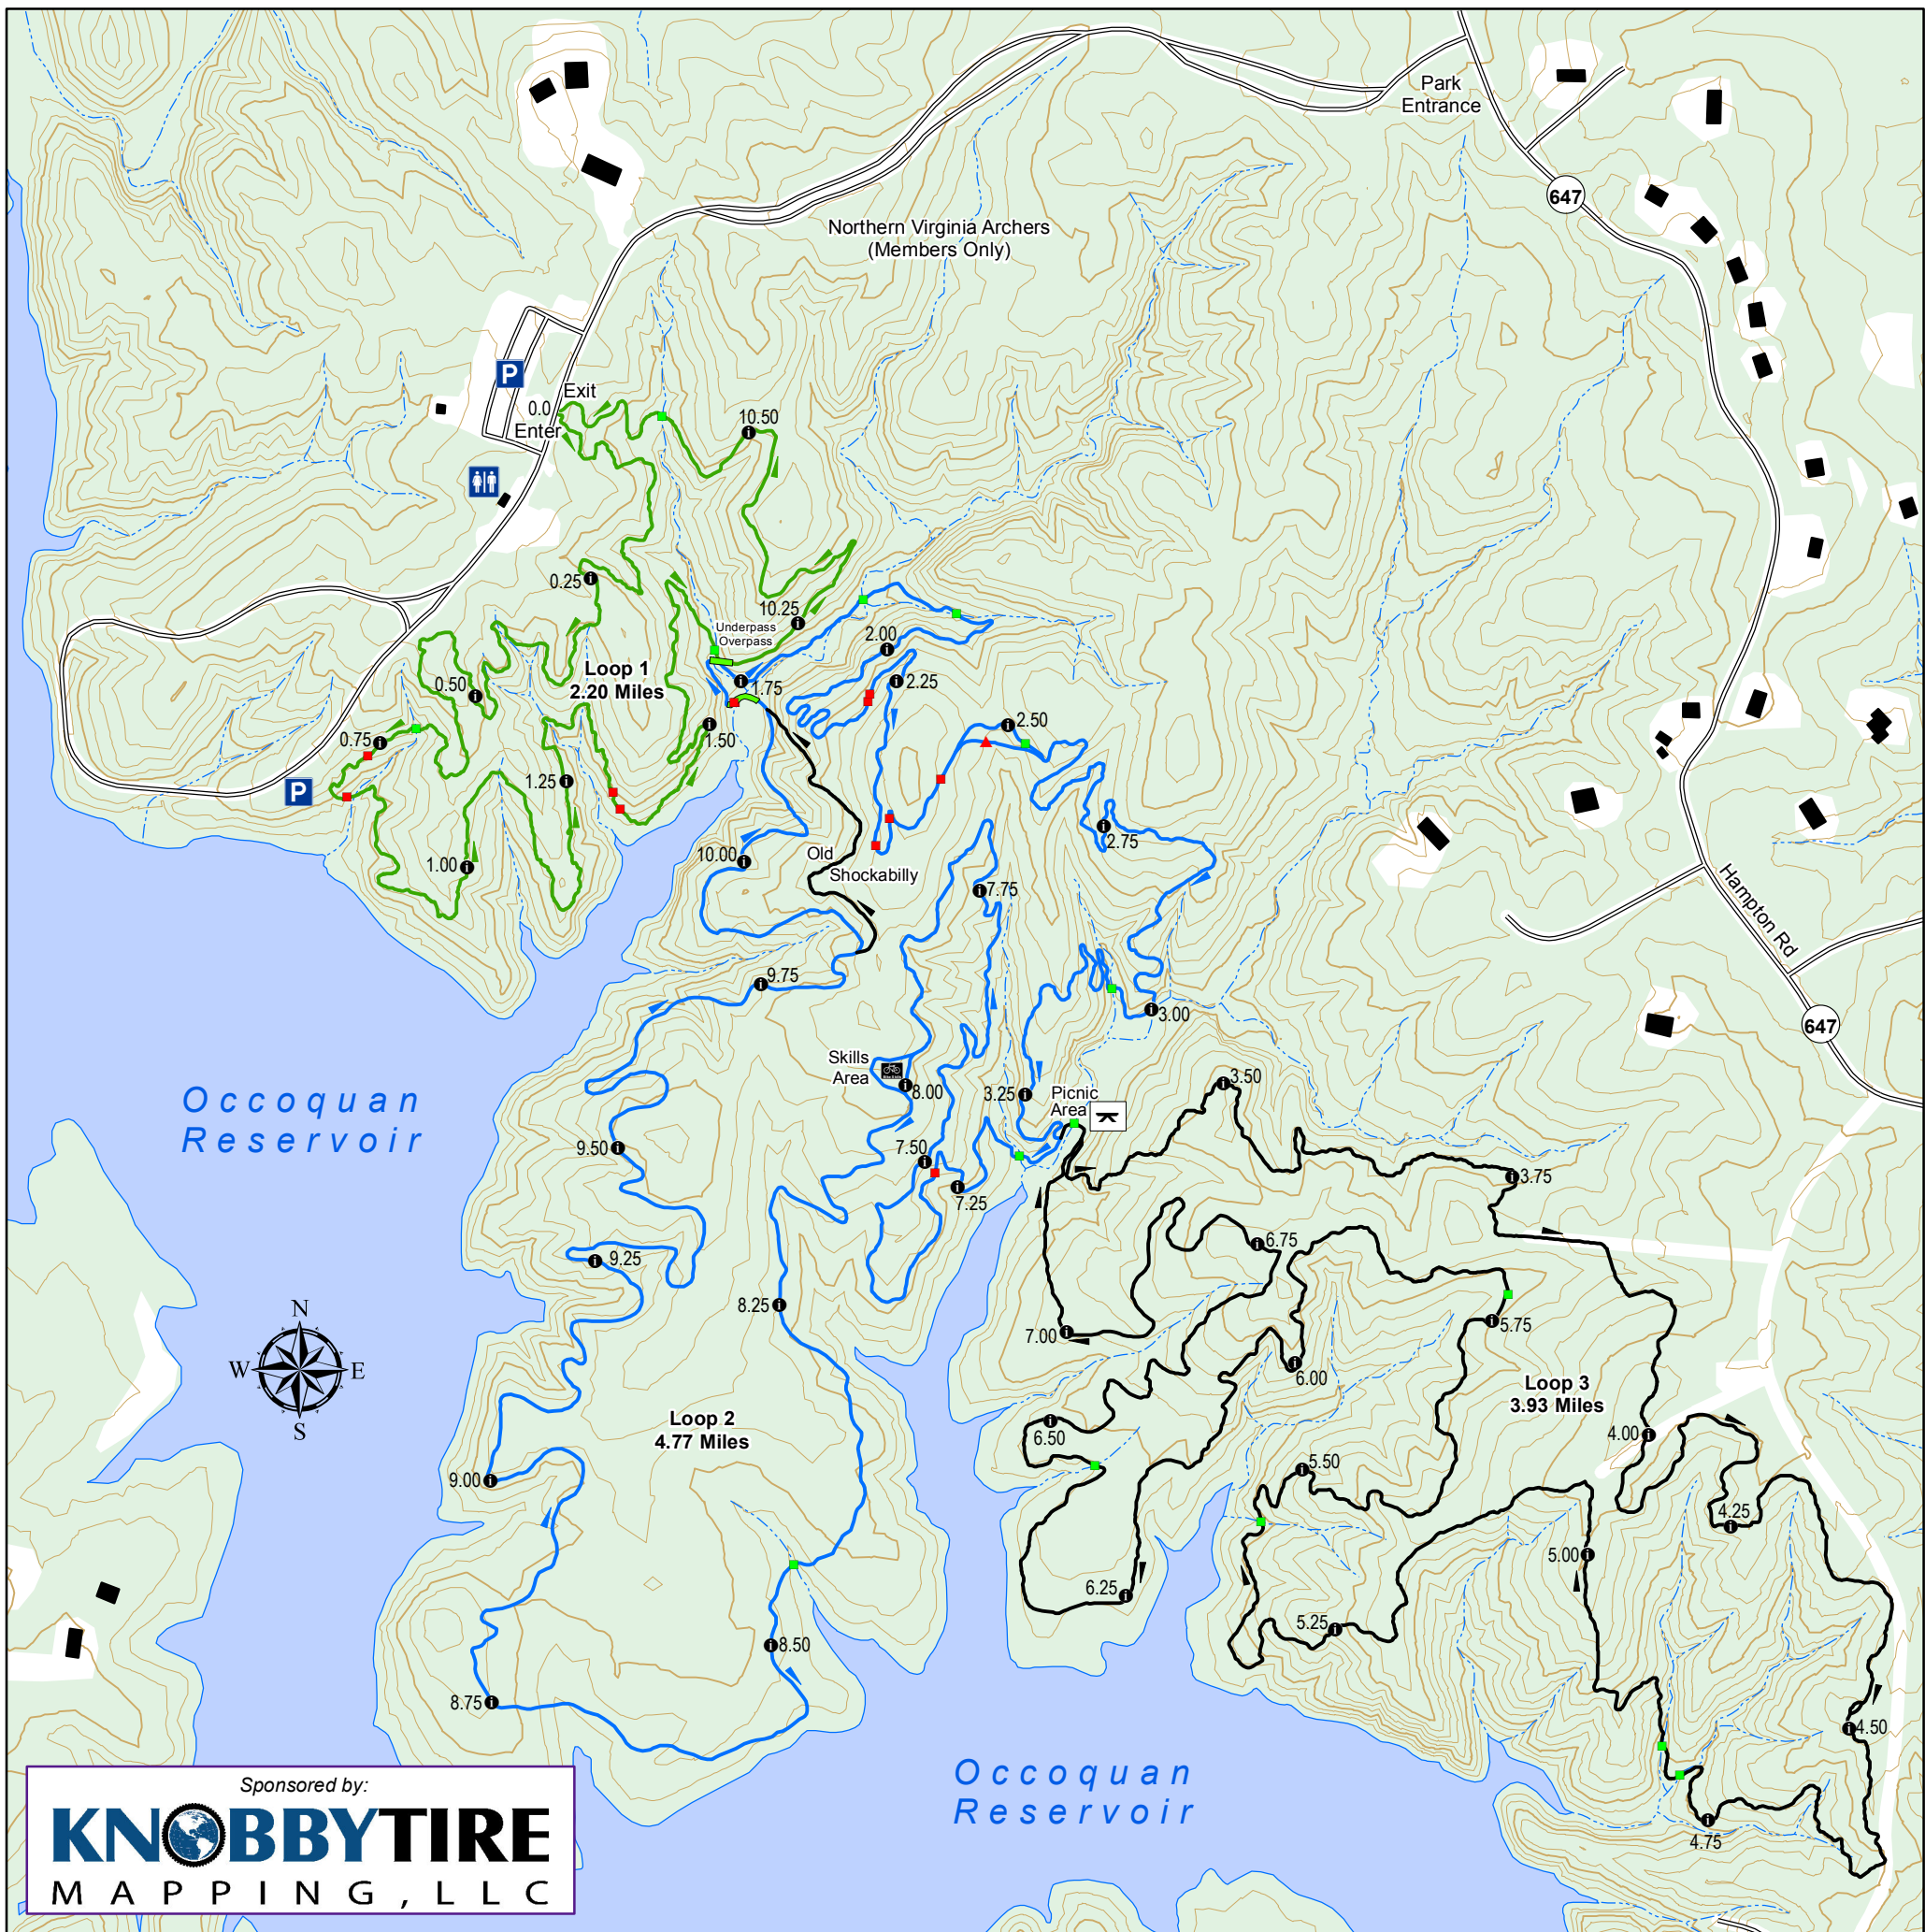

Fountainhead Regional Park Mountain Bike Trail

Sponsored by:

KNobbyTIRE
MAPPING, LLC

Edition 002 - September 2013

- | Trail Features | Trail Difficulty |
|-------------------------|------------------|
| Bridge | Easy |
| Ledge | More Difficult |
| Technical Trail Feature | Very Difficult |

Produced by www.knobbytiremapping.com

1. One way trail traffic
2. Stay on marked trails
3. Leave no trace
4. Be safe and enjoy the trails
5. Trail Mileage Sign